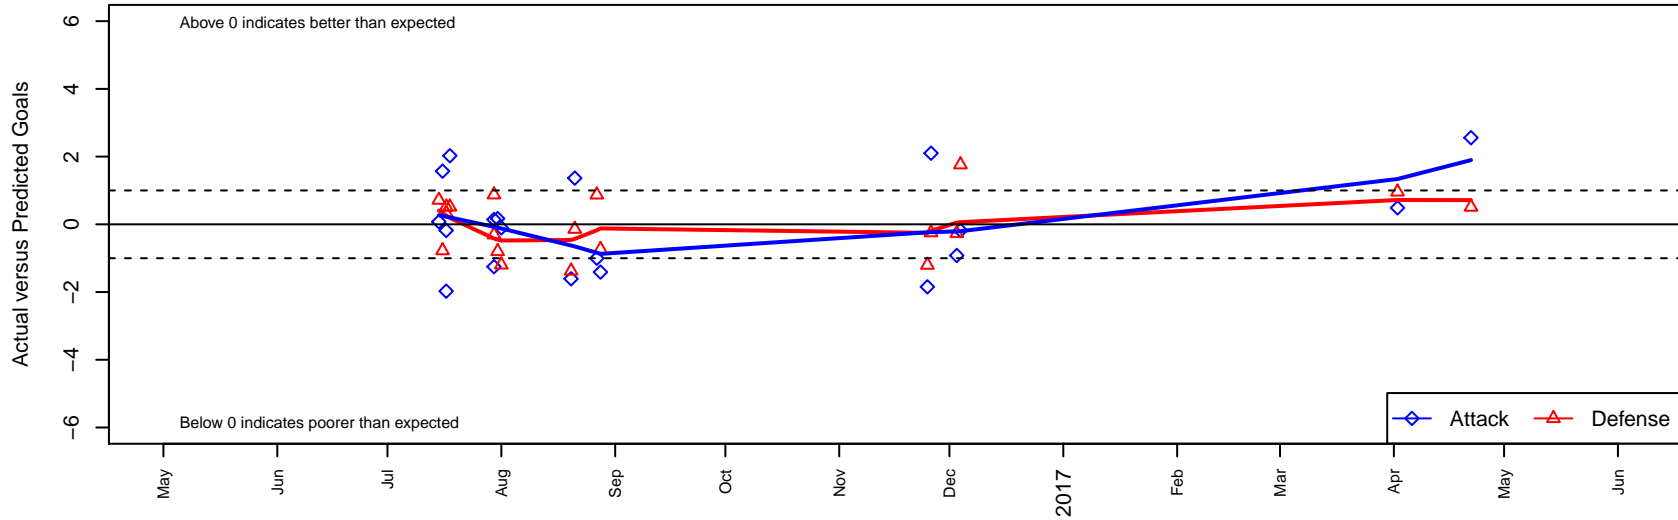

Albion SC Academy B01

Albion SC
 , CAS
 B01 total strength=1996
 attack=70.55 defense=56.29
 notes= Holohan 2016

alt names used:
 ALBION ACADEMY U16 HOLOHAN (CAS)
 Albion SC B01 Academy – Holohan
 ALBION SC B01 ACADEMY (CAS)
 ALBION SC ACADEMY B01 (CAS)

Venues played:
 2016 Albion Cup 2001 PUMA VELITE U16
 2016 Surf Cup Super Black U16
 2016 FWRL CAS B01
 2016 Surf College Showcase Super Black U16

Albion SC Academy B01
 Dots are actual minus expected GF (blue circles) and GA (red triangles).
 Blue line is smoothed change in attack strength. Red is smoothed change in defense strength.

**attack and defense variance (black dot)
relative to other teams
and top 10 in region**

**attack and defense rating
relative to others at age
and all opponents in last 13 months**

**attack and defense rating
relative to others at age
and all opponents in last 13 months**

Performance relative to 13 month average

Performance relative to 13 month average

Distribution of opponents
 Red = Lose zone, Blue = Win zone, Green = Even
 Black line separates win/lose zones

lot. A=Neither has attack advantage, B=Opponent has both attack and defense advantage, C=Opponent has both attack and defense disadvantage, D=Both have